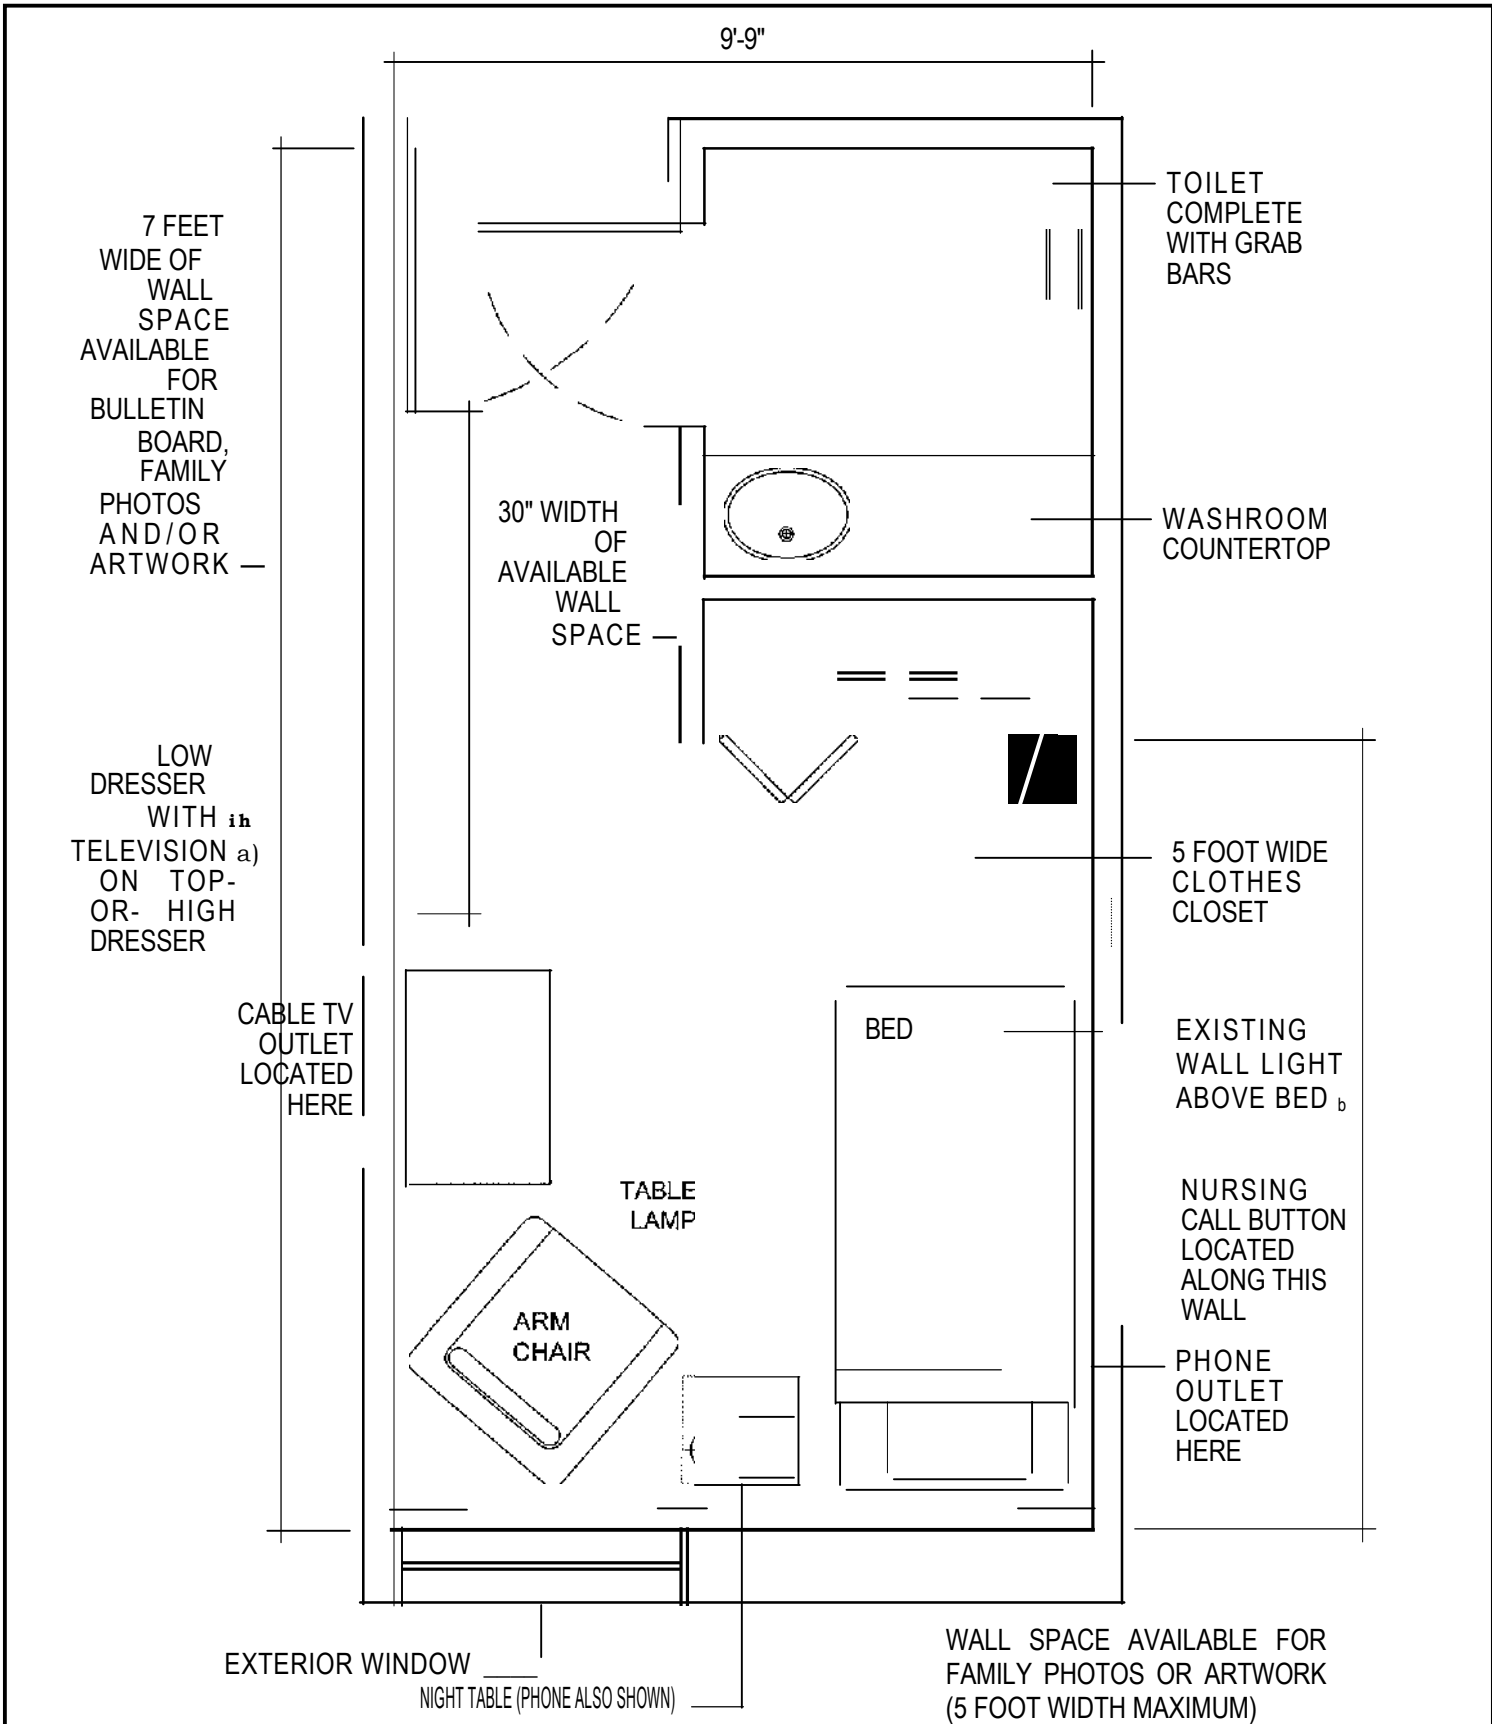

Fred Douglas Lodge

Room Layout Type 'A'

Size: 140 square feet not including washroom

List of Furniture & Accessories

Furniture provided by Fred Douglas Lodge:

- **Bed**
- **Night** / Side Table

Furniture that may either be provided by Fred Douglas Lodge or substituted with personal furniture brought from home:

- Low Dresser provided by Fred Douglas Lodge
 - *or* - Dresser brought from home (42" x 24" or smaller)
 - *or* - T.V. Stand brought from home (42" x 24" or smaller)
- Armchair provided by Fred Douglas Lodge
 - *or* - Armchair brought from home (small scale, max. 33" square approx.)

Recommended Maximum Additional Personal Furniture brought from home:

- Television
- Waste Basket
- Small Table Lamp
- Pictures (Photos and / or Artwork)
- Telephone
- Clock

Fred Douglas Lodge Personal Care Home

ROOM LAYOUT TYPE 'A'

SCALE: 3/18" = 1'-0"

Fred Douglas Lodge Personal Care Home